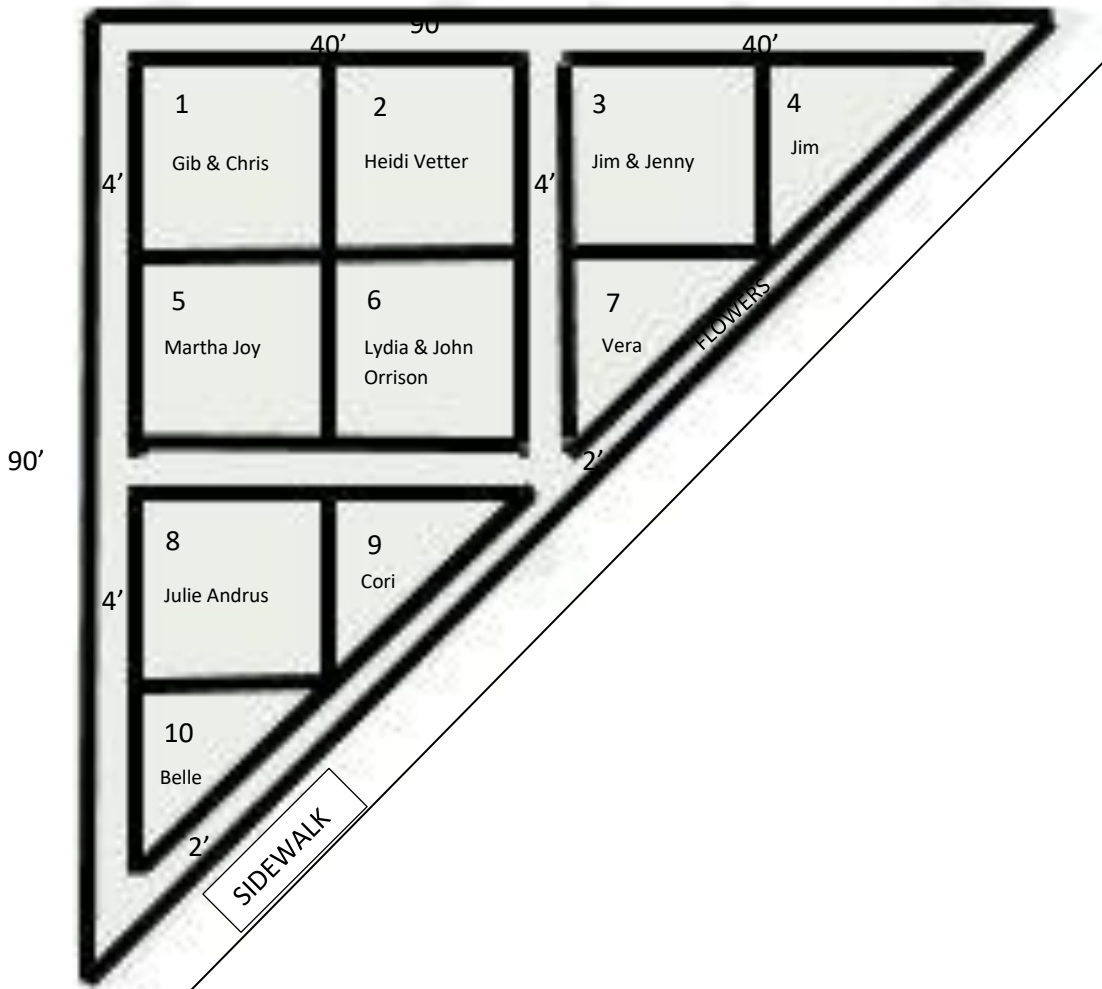

Prospect Park Community Garden:  
Arthur Plot Map 2018  
185 Arthur Street SE

- 6 20' x 20' Plots
- 4 ½-size Triangle plots