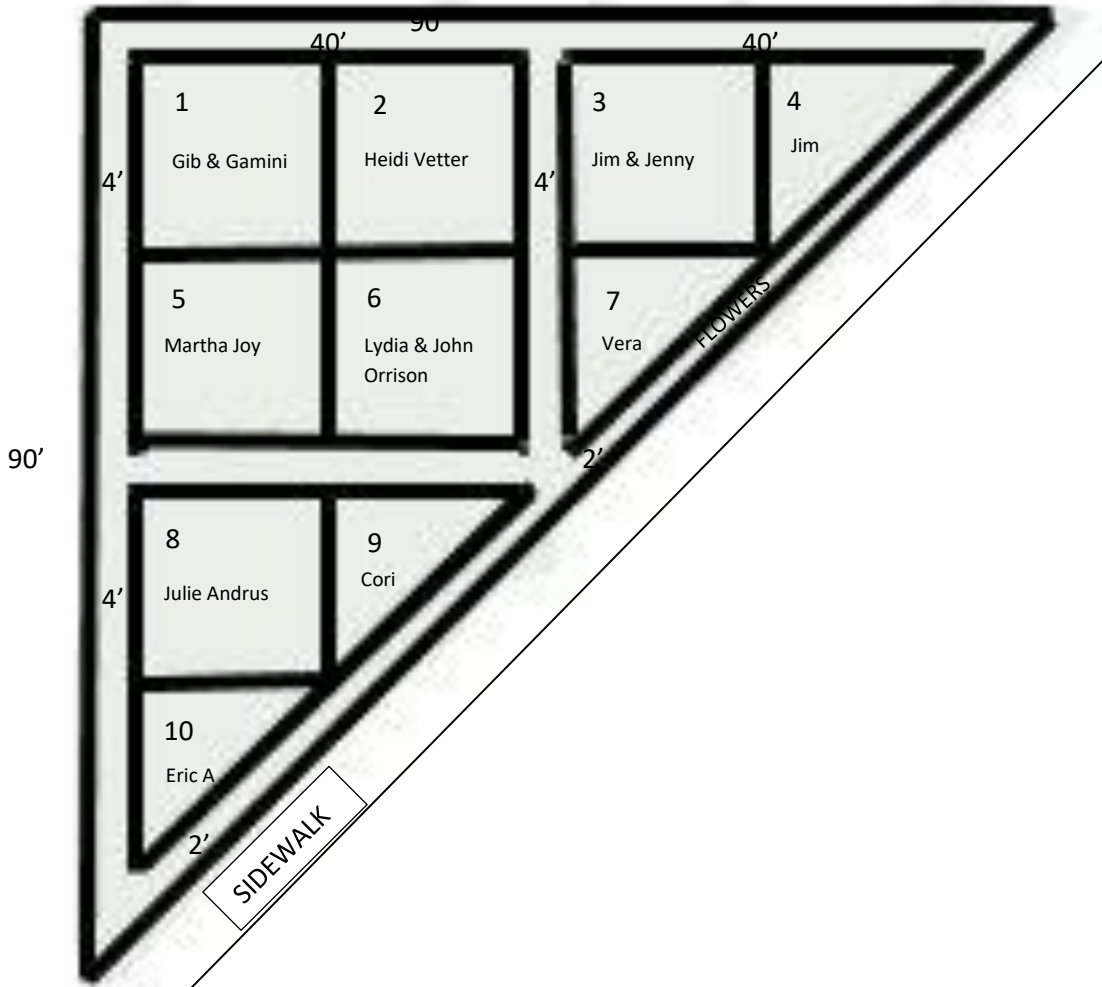

Prospect Park Community Garden:
Arthur Plot Map
185 Arthur Street SE

- 6 20' x 20' Plots
- 4 ½-size Triangle plots